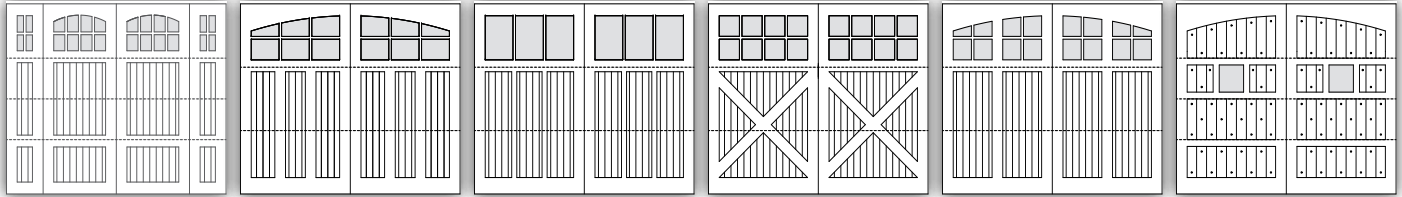

Owen Sound

Oxford

Shakespeare

Stratford

Waterloo

Windsor