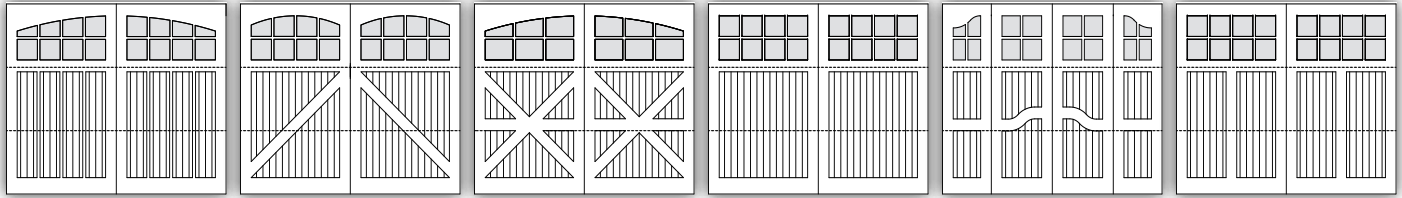

Richards-Wilcox
Garage Doors

ROCKWOOD

Our Rockwood Collection features custom crafted western red cedar overlays covering our polyurethane insulated steel panels. This vintage style gives unsurpassed structural integrity and is stained to match your home's exterior detail. When painting your door we use flush Extira overlay boards that offer a cost savings with multiple colour options for a truly custom look.

Traditional

Carriage House

Contemporary

Extira

Popular Rockwood Configurations

Bentley

Bracebridge

Crosshill