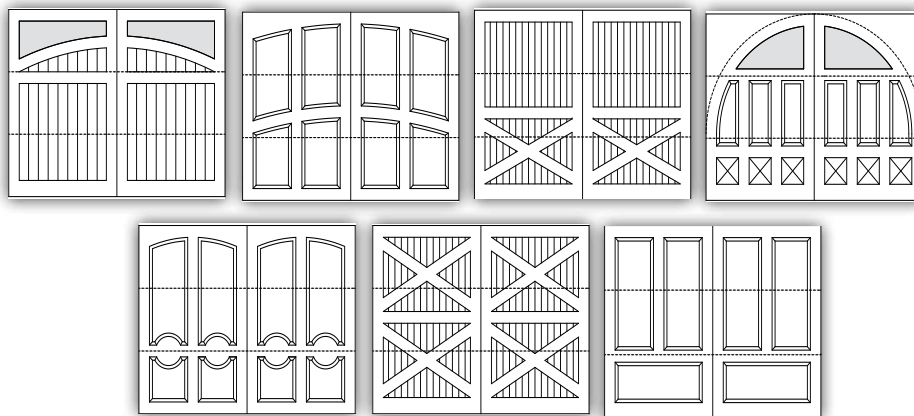

Richards-Wilcox
Garage Doors

ROCKWOOD

Our Rockwood Collection features custom crafted western red cedar overlays covering our polyurethane insulated steel panels. This vintage style gives unsurpassed structural integrity and is stained to match your home's exterior detail. When painting your door we use flush Extira overlay boards that offer a cost savings with multiple colour options for a truly custom look.

Windsor

Popular Rockwood Contemporary Configurations

Style #1

Style #2

Style #3

Style #4

Style #5

Style #6

Style #7

Style #8

Style #16

Style #17

Style #19

Style #20

EXAMPLES OF CUSTOM CONFIGURATIONS

Richards-Wilcox
Garage Doors